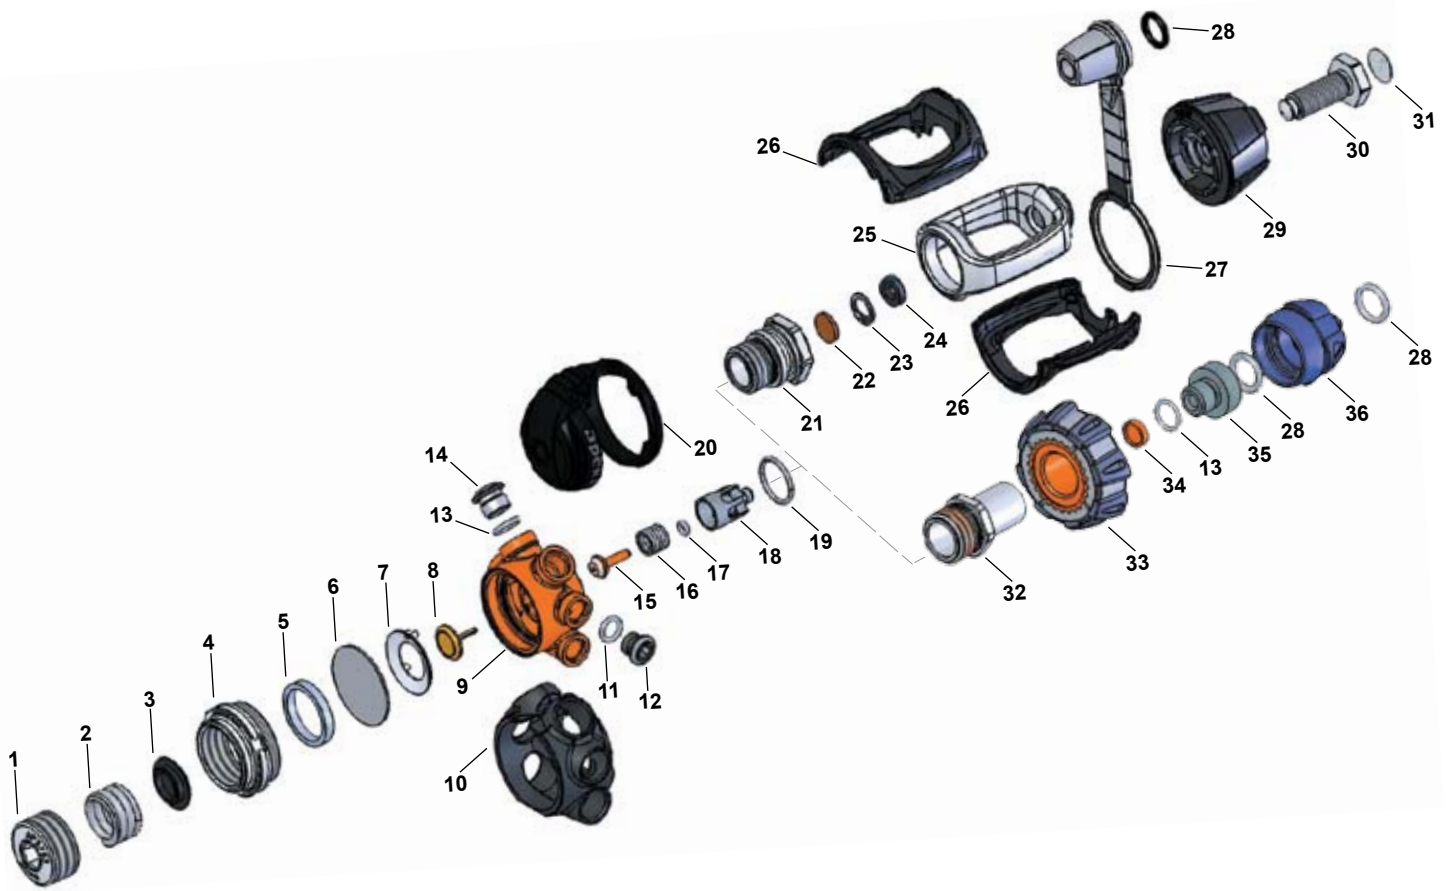

Flight

Key #	Part #	Description
-------	--------	-------------

----	AP0810	Flight, First Stage only, w/Yoke, Pewter
----	AP08101	Flight, First Stage only, DIN, Pewter
----	AP0810G	Flight, First Stage only, w/Yoke, Green
----	AP08101G	Flight, First Stage only, DIN, Green
----	AP0810P	Flight, First Stage only, w/Yoke, Pink
----	AP08101P	Flight, First Stage only, DIN, Pink
----	AP0250	Service Kit, Flight First Stage
----	AP0371	DIN Connector
1----	AP5753	Spring Adjuster
2----	AP5754	MP Spring
3----	AP5755	Spring Carrier
4----	AP5752	Diaphragm Clamp, Composite
5----	AP5719	Rubber Ring
6----	AP5756	Diaphragm
7----	AP5757	Splitter
8----	AP5717	Valve Lifter
9----	AP5758	Body
10----	AP5751	Jacket, Pewter
----	AP5751G	Jacket, Green
----	AP5751P	Jacket, Pink
11----	AP1409P	O-ring (10 pk)
12----	AP1408	Blanking Plug, 3/8" MP Port

Key #	Part #	Description
-------	--------	-------------

13----	AP1445P	O-ring (10 pk)
14----	AP1413	Blanking Plug, 7/16" HP Port
15----	AP5759	HP Valve
16----	AP1415	Spring
17----	AP1299P	O-ring (10 pk)
18----	AP5760	Balance Chamber
19----	AP1298P	O-ring (10 pk)
20----	AP5750	Hood
21----	AP5765	Yoke Connector
22----	AP5769	Filter, Yoke
23----	AP5768	Circlip
24----	AP5695	Plastic Clip
25----	AP5766	Yoke Clamp
26----	AP5767	Yoke Cover
27----	AP5714	Dust Cap
28----	AP1166P	O-ring (10 pk)
29----	AP5716	Yoke Knob
30----	AP5713	Handwheel Hex Axle
31----	AP5770	Decal
32----	AP5761	DIN Connector
33----	AP6201	DIN Handwheel
34----	AP5763	Filter, DIN
35----	AP5764	DIN Bolt
36----	AP6202	Dust Cap

Part numbers in **BOLD ITALICS** indicate standard overhaul replacement part.