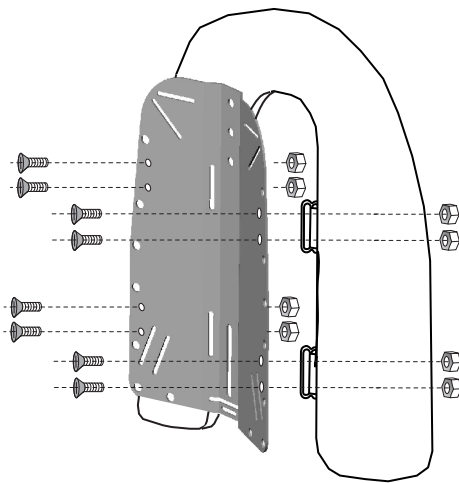

Harness Kit: P/N 519-SH01

Bladder Mounting Kit: P/N 519-BKBA

Single Cylinder Mounting Kit: P/N 519-SC01